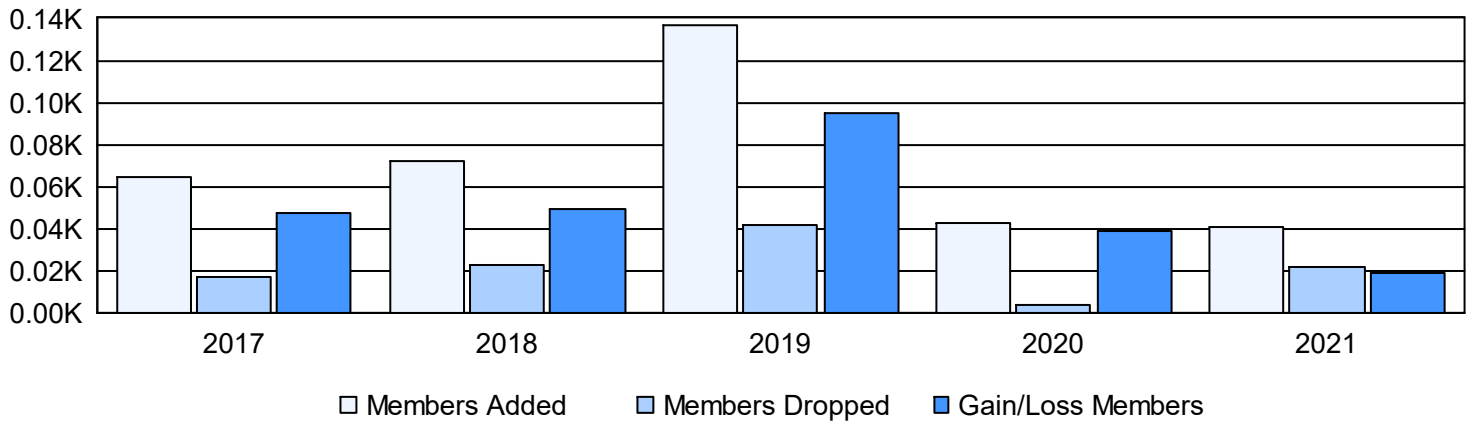

Year	New Clubs	Dropped Clubs	Gain/ Loss Clubs	New Members	Charter Members	Reinstate Members	Transfer Members	Total Member Added	Total Members Dropped	Gain/ Loss Members
2016-2017	2	0	2	24	40	0	0	64	17	47
2017-2018	1	0	1	48	24	0	0	72	23	49
2018-2019	4	0	4	45	91	1	0	137	42	95
2019-2020	2	0	2	1	42	0	0	43	4	39
2020-2021	2	0	2	0	41	0	0	41	22	19
Average	2	0	2	24	48	0	0	71	22	50

Clubs

Members

Membership Composition June 2021 Cumulative

Gender Composition June 2021 Cumulative