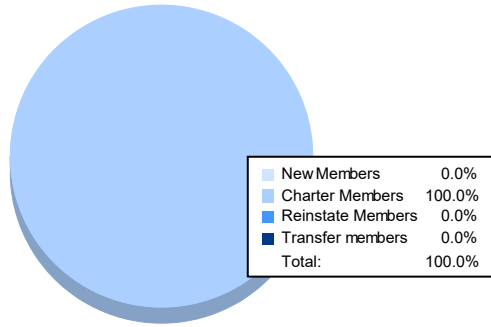

Year	New Clubs	Dropped Clubs	Gain/ Loss Clubs	New Members	Charter Members	Reinstate Members	Transfer Members	Total Member Added	Total Members Dropped	Gain/ Loss Members
2016-2017	2	0	2	24	40	0	0	64	17	47
2017-2018	1	0	1	48	24	0	0	72	23	49
2018-2019	4	0	4	45	91	1	0	137	42	95
2019-2020	2	0	2	1	42	0	0	43	4	39
2020-2021	2	0	2	0	41	0	0	41	22	19
Average	2	0	2	24	48	0	0	71	22	50

Clubs

Members

Membership Composition June 2021 Cumulative

Gender Composition June 2021 Cumulative