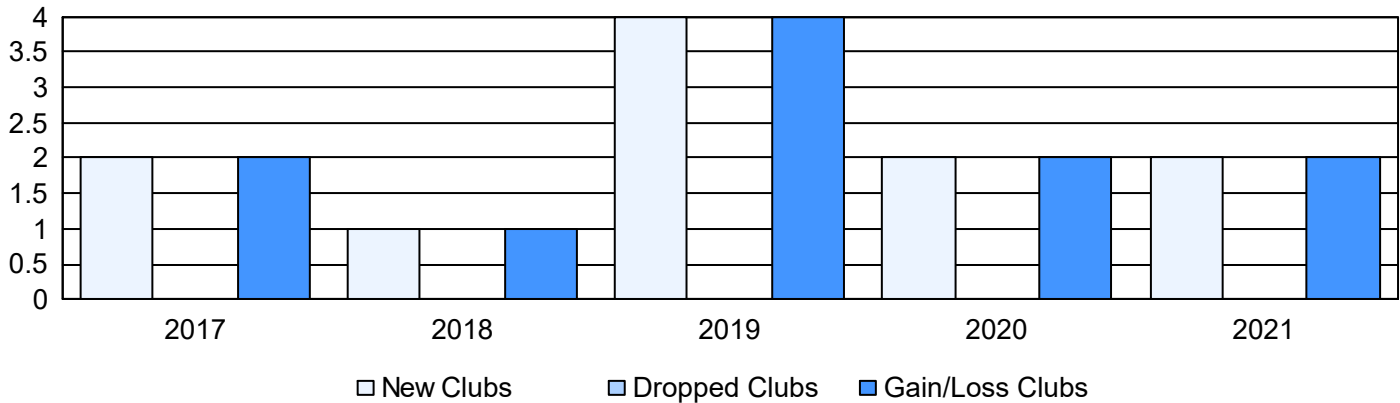

Year	New Clubs	Dropped Clubs	Gain/ Loss Clubs	New Members	Charter Members	Reinstate Members	Transfer Members	Total Member Added	Total Members Dropped	Gain/ Loss Members
2016-2017	2	0	2	24	40	0	0	64	17	47
2017-2018	1	0	1	48	24	0	0	72	23	49
2018-2019	4	0	4	45	91	1	0	137	42	95
2019-2020	2	0	2	1	42	0	0	43	4	39
2020-2021	2	0	2	0	41	0	0	41	22	19
Average	2	0	2	24	48	0	0	71	22	50

Clubs

Members

Membership Composition June 2021 Cumulative

Gender Composition June 2021 Cumulative